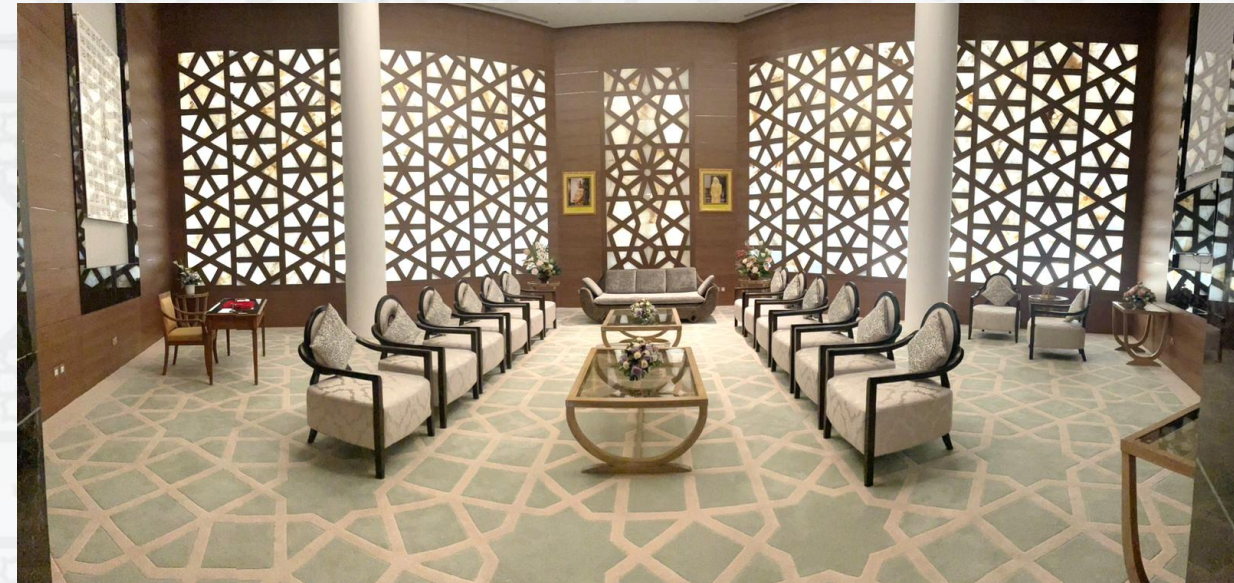

**FACILITIES AT
BALAI KHAZANAH ISLAM
SULTAN HAJI HASSANAL BOLKIAH
(BKISHHB)**

FACILITIES AT BKISHHB - Ground Floor

\$300/DAY

Auditorium	
Size	Hall: L 22m x W 12.6m x H 5.25m Stage: L 8.7m x W 2.5m x H 4.7m
Maximum Capacity	<ul style="list-style-type: none">• 260 pax (with chairs)• 400 pax (without chairs)
Facilities Provided	<ul style="list-style-type: none">✓ 240 chairs✓ Stage✓ Podium✓ PA System - 2 <i>wireless microphones</i> & 2 <i>microphones with cables</i>✓ Projector✓ Air-conditioned✓ Carpeted Floors✓ Internet Access

FACILITIES AT BKISHHB – Ground Floor

\$150/DAY

Conference Centre

Size

L 12m x W 12.6m x H 5.25m

Facilities
Provided

- ✓ 22 pax – main table
- ✓ 20 pax – secretariat table
- ✓ *Conference Audio System – 11 monitors dan 12 microphones*
- ✓ *PA System – 1 wireless microphones*
- ✓ *Projector*
- ✓ Air-conditioned
- ✓ Carpeted Floors
- ✓ Internet Access

FACILITIES AT BKISHHB - Ground Floor

1 SPACE - \$150/DAY
2 SPACES - \$300/DAY

Special Exhibition (2 spaces)

Size	Space 1: L 19.8m x W 10m x H 4.7m Space 2: L 19.1m x W 10m x H 4.7m
Maximum Capacity	Space 1: <ul style="list-style-type: none">• 145 pax (with tables and chairs)• 300 pax (with chairs only) Space 2: <ul style="list-style-type: none">• 140 pax (with tables and chairs)• 290 orang (with chairs only)
Facilities Provided	<ul style="list-style-type: none">✓ Airconditioned✓ Spotlight✓ Round table - 12 unit (1 table can fit 6 to 8 pax)✓ Rectangle folding table - 20 unit✓ Banquet Chairs - 100 unit

FACILITIES AT BKISHHB - Ground Floor

\$250/DAY

Lobby Area

Size

21m x 21m

FACILITIES AT BKISHHB - Ground Floor

**\$50/DAY
FOR 2 HOURS**

VIP Lounge	
Size	88.25m ² x H 6m
Facilities Provided	<ul style="list-style-type: none">✓ Signing table✓ Air-conditioned✓ Carpeted floors✓ En suite washroom