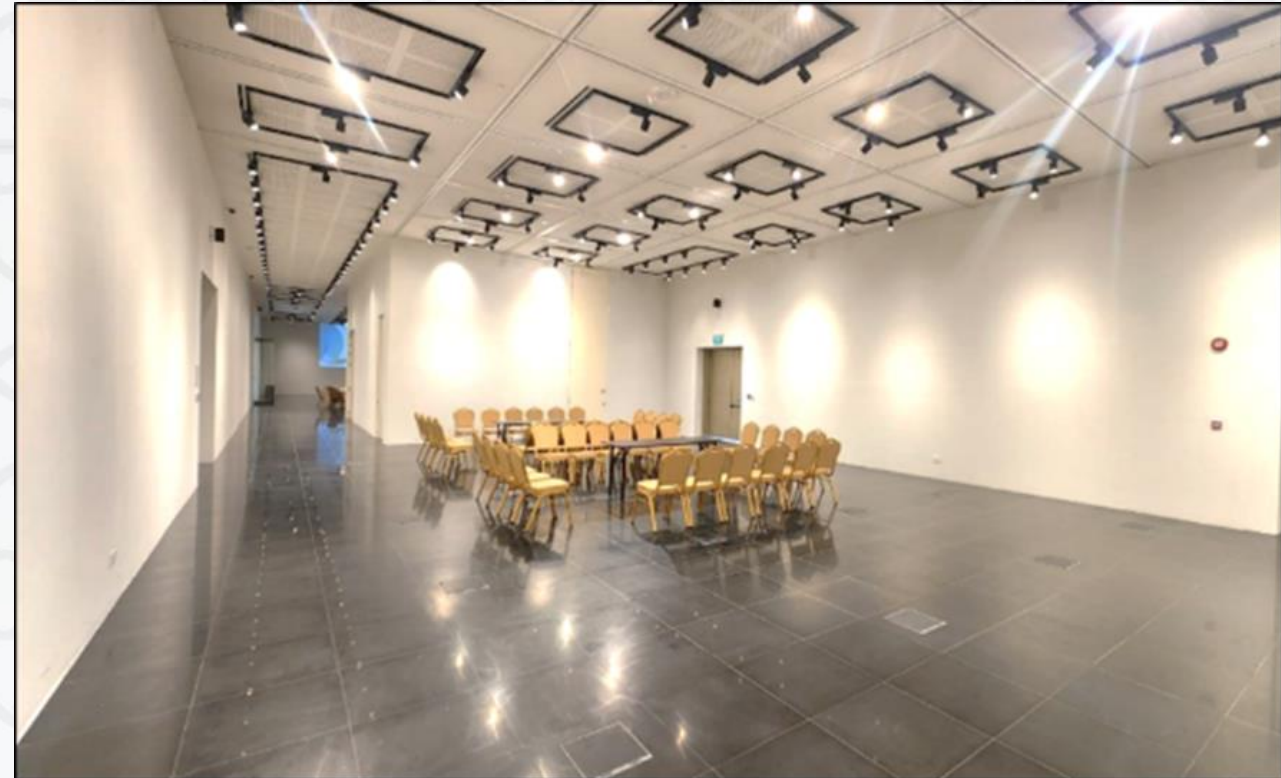

**FACILITIES AT
BALAI KHAZANAH ISLAM
SULTAN HAJI HASSANAL BOLKIAH
(BKISHHB)**

FACILITIES AT BKISHHB - Ground Floor

\$300/DAY

Auditorium	
Size	Hall: L 22m x W 12.6m x H 5.25m Stage: L 8.7m x W 2.5m x H 4.7m
Maximum Capacity	<ul style="list-style-type: none">• 260 pax (with chairs)• 400 pax (without chairs)
Facilities Provided	<ul style="list-style-type: none">✓ 240 chairs✓ Stage✓ Podium✓ PA System - 2 <i>wireless microphones</i> & 2 <i>microphones with cables</i>✓ Projector✓ Air-conditioned✓ Carpeted Floors✓ Internet Access

FACILITIES AT BKISHHB – Ground Floor

\$150/DAY

Conference Centre

Size

L 12m x W 12.6m x H 5.25m

Facilities
Provided

- ✓ 22 pax – main table
- ✓ 20 pax – secretariat table
- ✓ *Conference Audio System – 11 monitors dan 12 microphones*
- ✓ *PA System – 1 wireless microphones*
- ✓ *Projector*
- ✓ Air-conditioned
- ✓ Carpeted Floors
- ✓ Internet Access

FACILITIES AT BKISHHB - Ground Floor

1 SPACE - \$150/DAY
2 SPACES - \$300/DAY

Special Exhibition (2 spaces)

Size	Space 1: L 19.8m x W 10m x H 4.7m Space 2: L 19.1m x W 10m x H 4.7m
Maximum Capacity	Space 1: <ul style="list-style-type: none">• 145 pax (with tables and chairs)• 300 pax (with chairs only) Space 2: <ul style="list-style-type: none">• 140 pax (with tables and chairs)• 290 orang (with chairs only)
Facilities Provided	<ul style="list-style-type: none">✓ Airconditioned✓ Spotlight✓ Round table - 12 unit (1 table can fit 6 to 8 pax)✓ Rectangle folding table - 20 unit✓ Banquet Chairs - 100 unit

FACILITIES AT BKISHHB - Ground Floor

\$250/DAY

Lobby Area

Size

21m x 21m

FACILITIES AT BKISHHB - Ground Floor

**\$50/DAY
FOR 2 HOURS**

VIP Lounge	
Size	88.25m ² x H 6m
Facilities Provided	<ul style="list-style-type: none">✓ Signing table✓ Air-conditioned✓ Carpeted floors✓ En suite washroom